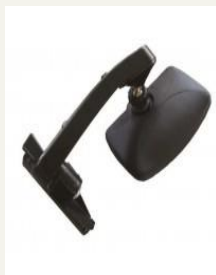

In truck :

Stralis : HI-WAY AS

IVECO

Description:	Window regulator el. left
Part number:	870002HD
OE number:	5801324893, 504040989 504157969

In truck :

Stralis : HI-WAY AS

IVECO

Description:	Front mirror
Part number:	870003HD
OE number:	504224428

In truck :

Stralis : HI-WAY AS

Name and models of trucks and original catalog numbers are given only for information .

IVECO

Description:	Side mirror
Part number:	870004HD
OE number:	504168236

In truck :
Stralis : HI-WAY AS